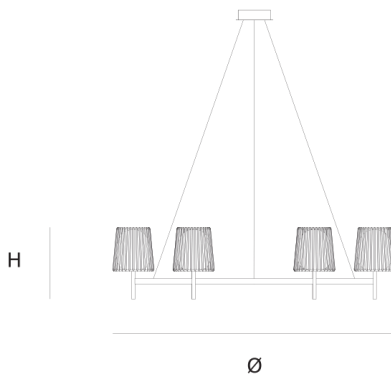

Product data sheet

Date: June 15th 2021

ABOUT **JULIA SINGLE**

CHANDELIER by Daniel Becker

A reinterpretation of the classic textile plissé shade. Julia series includes suspensions, chandeliers, wall, floor and table lamps. Each one consists of two shades: the outer is handmade of brass, while the inner is made of translucent glass. Both shades are connected to a classic table lamp in a way that signifies the present archetypal gesture.

DIMENSIONS

Ø 130 cm 51.2 inch
H 35 cm 13.8 inch

LIGHTSOURCE

6 x E14 led, 4W, 1560LM,
2000-2900K

FINISH

Chrome plated
Brass

TYPE.NR

CANOPY

Ø 17 cm 6.7 inch
H 5 cm 2 inch

INCLUDED

Yes

CABLELENGTH

Up to 200 cm 78 inch

TYPE	chandelier
STANDARD	The fixture is supplied with dim to warm led lamps. Black canopy with cover plate in matching colour of the fixture.
OPTIONAL	
TRANSFORMER/DRIVER	n/a
DIMMING	led dimmer